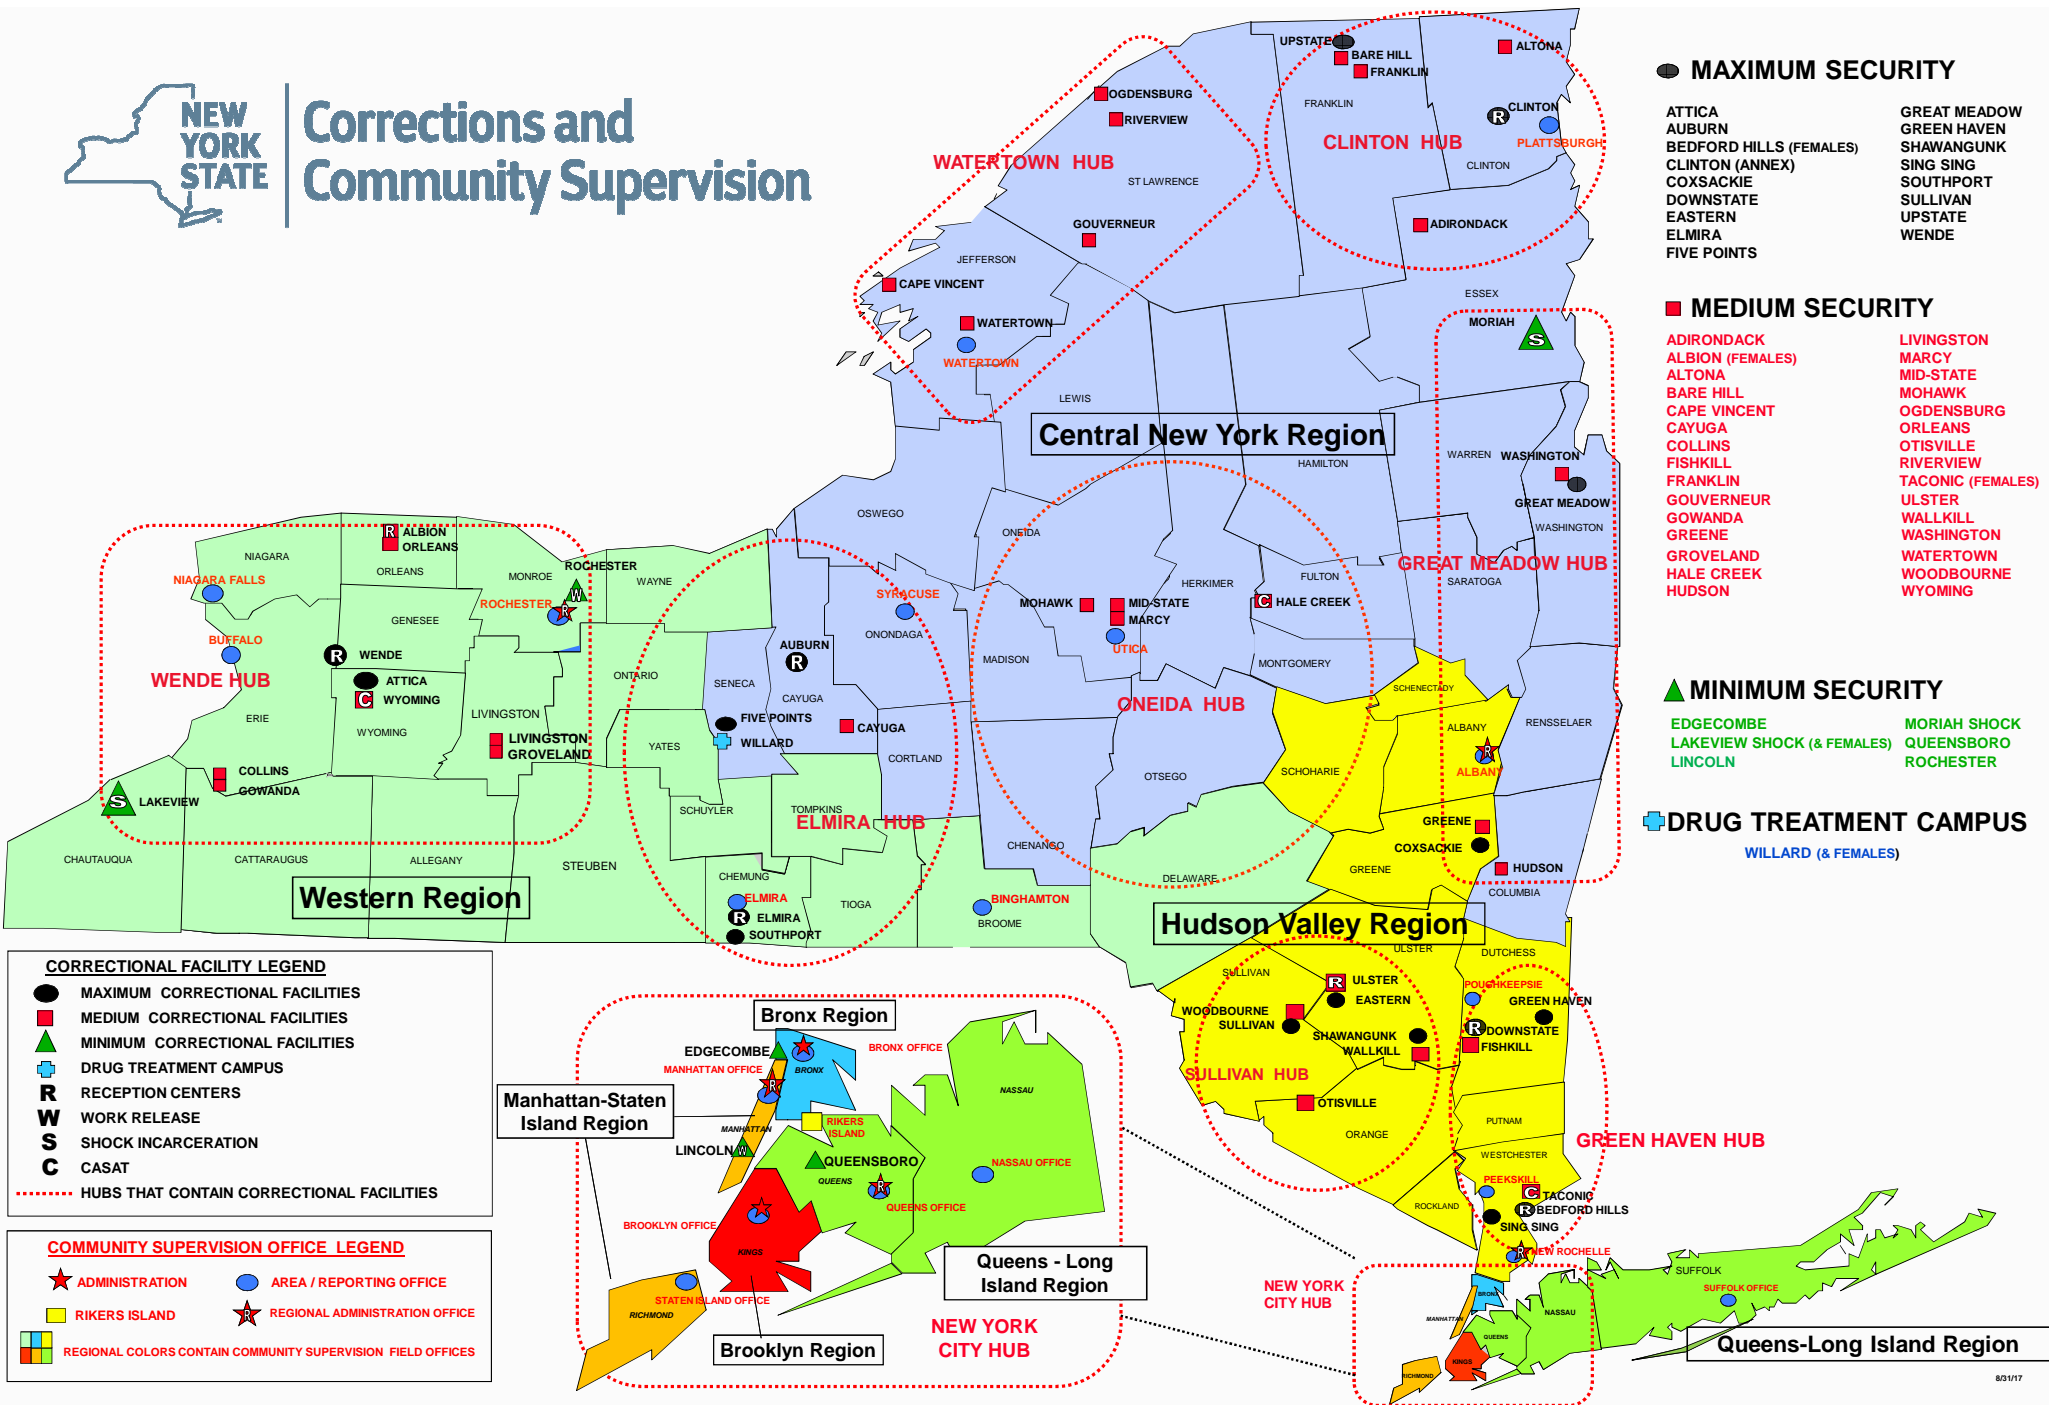

Corrections and Community Supervision

● MAXIMUM SECURITY

- ATTICA
- AUBURN
- BEDFORD HILLS (FEMALES)
- CLINTON (ANNEX)
- COXSACKIE
- DOWNSTATE
- EASTERN
- ELMIRA
- FIVE POINTS
- GREAT MEADOW
- GREEN HAVEN
- SHAWANGUNK
- SING SING
- SOUTHPORT
- SULLIVAN
- UPSTATE
- WENDE

■ MEDIUM SECURITY

- ADIRONDACK
- ALBION (FEMALES)
- ALTONA
- BARE HILL
- CAPE VINCENT
- CAYUGA
- COLLINS
- FISHKILL
- FRANKLIN
- GOVERNEUR
- GOWANDA
- GREENE
- GROVELAND
- HALE CREEK
- HUDSON
- LIVINGSTON
- MARCY
- MID-STATE
- MOHAWK
- OGDENSBURG
- ORLEANS
- OTISVILLE
- RIVERVIEW
- TACONIC (FEMALES)
- ULSTER
- WALLKILL
- WASHINGTON
- WATERTOWN
- WOODBOURNE
- WYOMING

▲ MINIMUM SECURITY

- EDGECOMBE
- LAKEVIEW SHOCK (& FEMALES)
- LINCOLN
- MORIAH SHOCK
- QUEENSBORO
- ROCHESTER

⊕ DRUG TREATMENT CAMPUS

WILLARD (& FEMALES)

CORRECTIONAL FACILITY LEGEND

- MAXIMUM CORRECTIONAL FACILITIES
- MEDIUM CORRECTIONAL FACILITIES
- ▲ MINIMUM CORRECTIONAL FACILITIES
- ⊕ DRUG TREATMENT CAMPUS
- R RECEPTION CENTERS
- W WORK RELEASE
- S SHOCK INCARCERATION
- C CASAT
- HUBS THAT CONTAIN CORRECTIONAL FACILITIES

COMMUNITY SUPERVISION OFFICE LEGEND

- ★ ADMINISTRATION
- AREA / REPORTING OFFICE
- RIKERS ISLAND
- ★ REGIONAL ADMINISTRATION OFFICE
- REGIONAL COLORS CONTAIN COMMUNITY SUPERVISION FIELD OFFICES